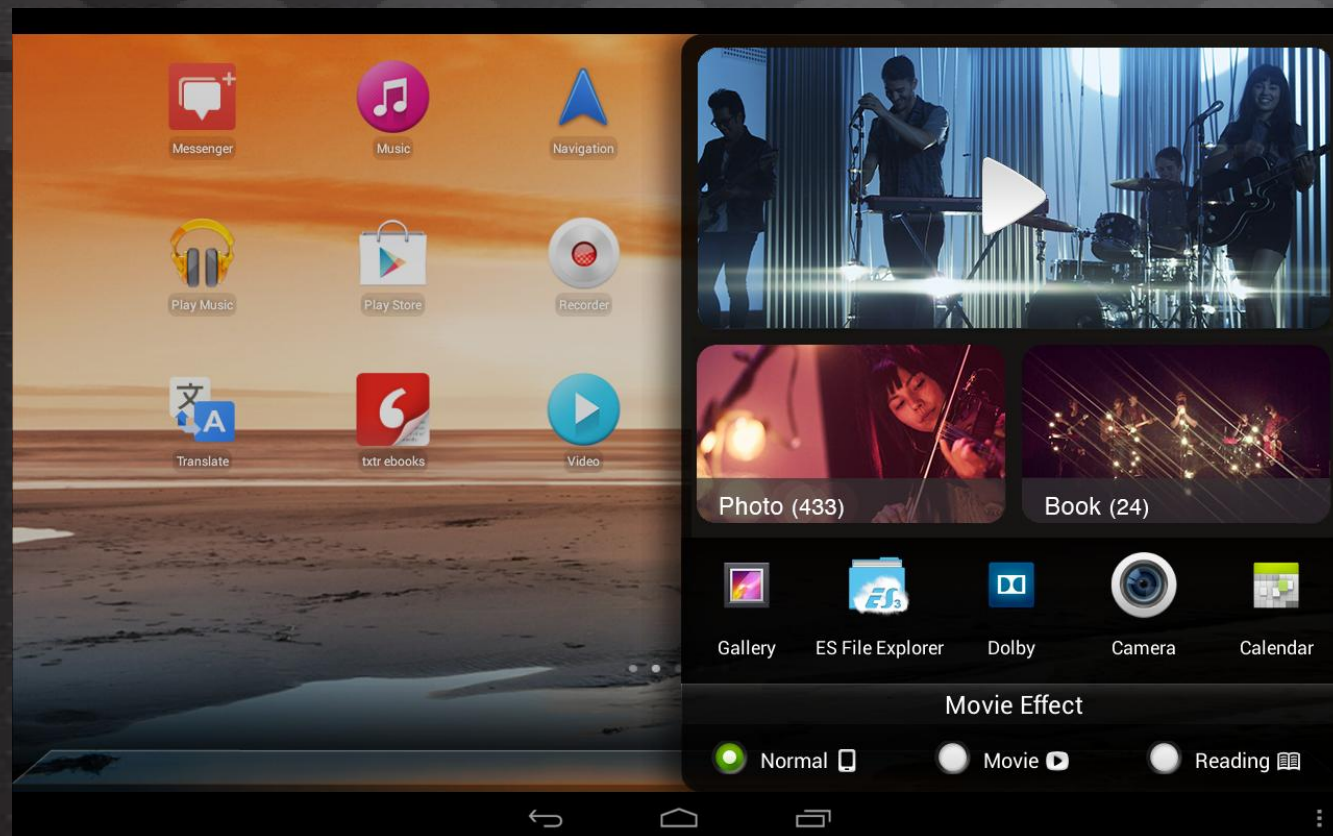

With its unique kickstand, you can let go and enjoy the comfort of a hands-free viewing experience.

lenovo FOR
THOSE
WHO DO.

TILT MODE

WEB
BROWSING

GAMING

TYPING

TILTING TABLET EXPECTATIONS FORWARD

The YOGA TABLET'S battery cylinder provides the perfect angle for touch interaction.

YOGA TABLET'S INNOVATIVE HINGE DESIGN

EFFORTLESS
OPEN

EASY VIEWING
ANGLE ADJUSTMENT

110° - 135° Free-stop
view angle

DUAL TILT
ANGLE SELECTION

lenovo FOR
THOSE
WHO DO.

UNIQUE MULTI-MODE DESIGN: SMART SIDE BAR

STAND
MODE

HOLD
MODE

SMART SIDE BAR Apps on hold and stand mode can pop up automatically.

lenovo FOR
THOSE
WHO DO.

DELIVERING THE TABLET 2.0 EXPERIENCE

DESIGNED FOR EVERY USAGE SCENERIO

- HOLD MODE
- STAND MODE
- TILT MODE