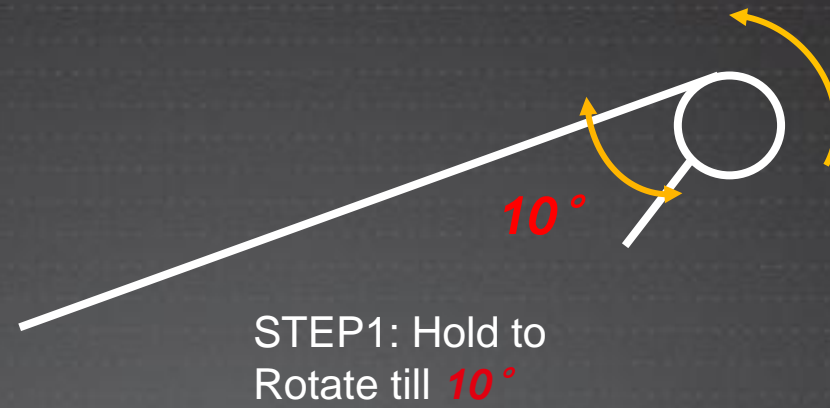

With its unique kickstand, you can let go and enjoy the comfort of a hands-free viewing experience.

lenovo FOR
THOSE
WHO DO.

TILT MODE

WEB
BROWSING

GAMING

TYPING

TILTING TABLET EXPECTATIONS FORWARD

The YOGA TABLET'S battery cylinder provides the perfect angle for touch interaction.

YOGA TABLET'S INNOVATIVE HINGE DESIGN

EFFORTLESS
OPEN

EASY VIEWING
ANGLE ADJUSTMENT

110° - 135° Free-stop
view angle

DUAL TILT
ANGLE SELECTION

lenovo FOR
THOSE
WHO DO.

UNIQUE MULTI-MODE DESIGN: SMART SIDE BAR