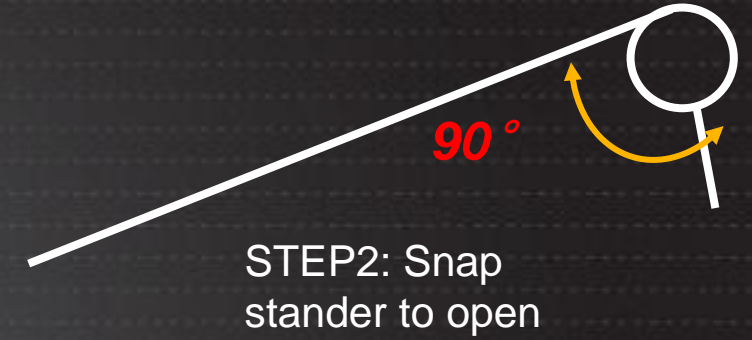

With its unique kickstand, you can let go and enjoy the comfort of a hands-free viewing experience.

lenovo FOR
THOSE
WHO DO.

TILT MODE

WEB
BROWSING

GAMING

TYPING

TILTING TABLET EXPECTATIONS FORWARD

The YOGA TABLET'S battery cylinder provides the perfect angle for touch interaction.

lenovo FOR
THOSE
WHO DO.

THE YOGA TABLET BATTERY

2X

THE LIFE OF A TYPICAL TABLET

UP TO 18 HRS OF BATTERY LIFE
FOR ALL DAY COMPUTING
ALWAYS ON WHEN YOU'RE ON
CHARGE SMARTPHONE AND
OTHER DEVICES!

lenovo FOR
THOSE
WHO DO.

YOGA TABLET'S INNOVATIVE HINGE DESIGN

EFFORTLESS
OPEN

EASY VIEWING
ANGLE ADJUSTMENT

110° - 135° Free-stop
view angle

DUAL TILT
ANGLE SELECTION

lenovo FOR
THOSE
WHO DO.

UNIQUE MULTI-MODE DESIGN: SMART SIDE BAR