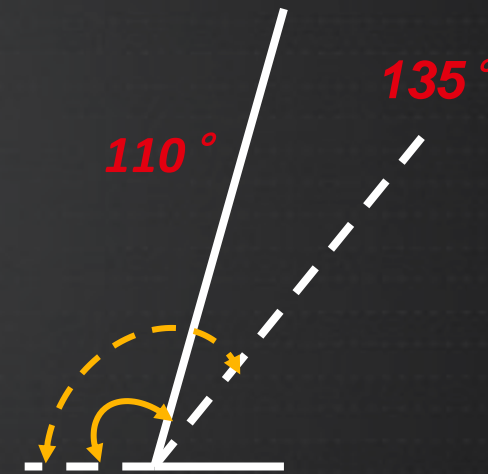

YOGA TABLET'S INNOVATIVE HINGE DESIGN

EFFORTLESS
OPEN

EASY VIEWING
ANGLE ADJUSTMENT

110° - 135° Free-stop
view angle

DUAL TILT
ANGLE SELECTION

lenovo FOR
THOSE
WHO DO.

UNIQUE MULTI-MODE DESIGN: SMART SIDE BAR