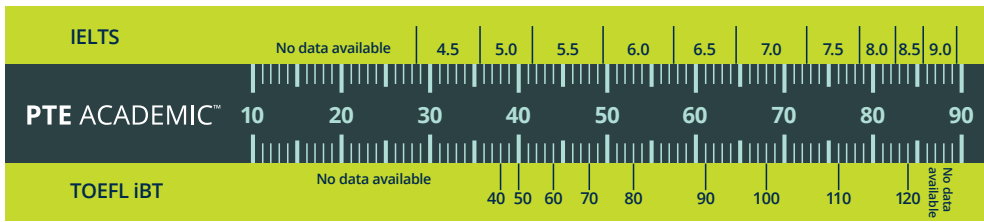

Scores explained

PTE Academic scores range between 10–90 points and align with IELTS and TOEFL iBT as follows:

Note: This score alignment is recommended by **PTE Academic**. Please check your preferred institutions' websites for score requirements. Learn more: pearsonpte.com/results